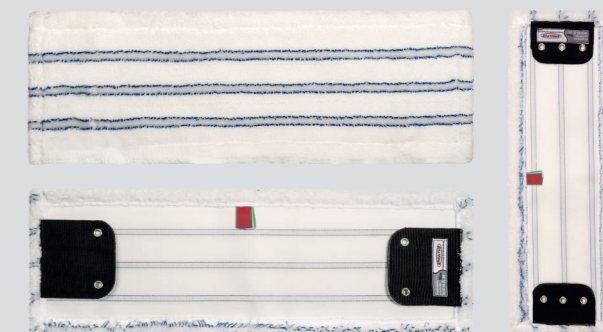

Premium	Item no.
Microfibre mop 40 cm, white/blue (75 pieces) with flaps	301.159
Microfibre mop 50 cm, white/blue (50 pieces) with flaps	301.160

Classic pro- flap mop

Professional cotton mop

Colour:	white
Material:	50 % Fine cotton, 50 % Polyester
Width:	40 and 50 cm
Weight:	approx. 120 gr. in 40 cm width approx. 190 gr. in 50 cm width